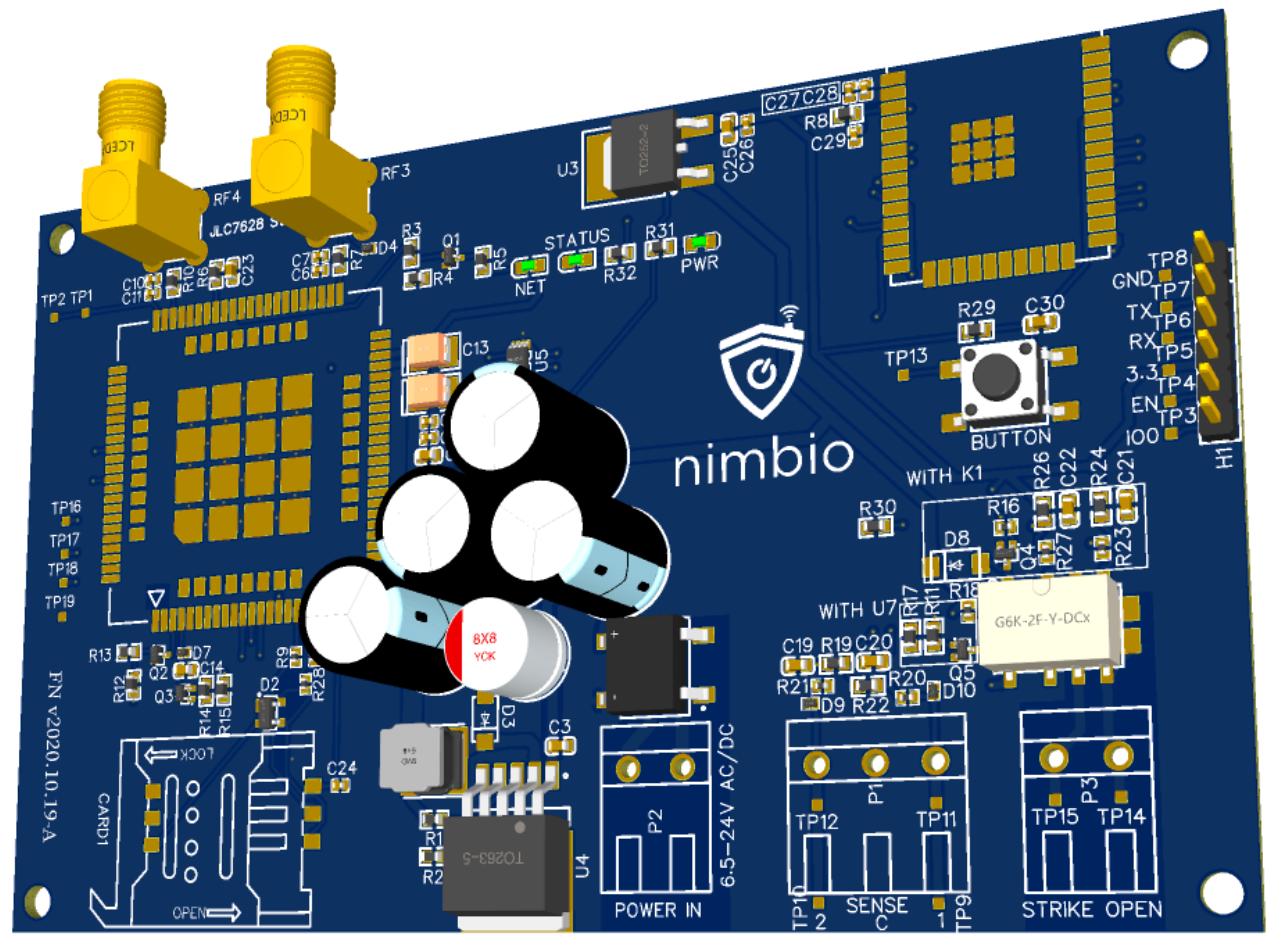

## Nimbio - Cellular Gate Entry System

### FEATURES

- **Make any electronic gate a smart gate** - open your gate with your phone
- **Unlimited range** - open your gate from anywhere with the Nimbio app
- **iOS and Android App** - works on any smartphone
- **No internet required** - Cellular Internet modem and SIM card included
- **Key sharing** - share virtual keys with family, friends, and guests via Text/SMS, or email
- **State of the art security** - Elliptic-curve cryptography
- **Flexible Alerts and Notifications** - receive alerts when the gate isn't working properly
- **Add-on service** - installs on top of your existing gate technology. Clickers, fobs, codes still work
- **Automatic OTA (over the air) updates** - new features are automatically downloaded over the internet, no need to upgrade hardware
- **Access logs** - view the date, time, and name of any shared key holder who accessed your gate

# Nimbio - Cellular Gate Entry System